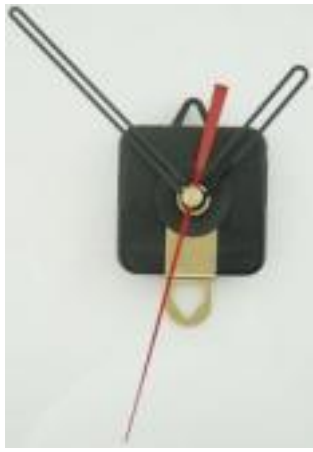

MEHQ3268SNC

Description:
HQ3268SHD CLOCK
MOUVEMENT
H 62mm
M 96mm
S 89MM

Categories: Sweep
Movement| Wall Clock

Dimensions: 5,7 x 5,7 X
1,4 cm

Batteries: 1 x1.5v AA

Packing:

Price: