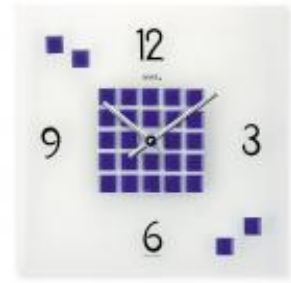

Batteries:

Packing:

Price: 129.00€

AMS W9257

Description:
AMS W9257
Selected natural stones
on satined mineral glass

Categories: Wall Clock

Dimensions: 26 x 26 x 5
cm

Batteries:

Packing:

Price: 54.00€

AMS W9258

Description:
AMS W9258
ANALOG WALL CLOCK
MINERAL ALU

Categories: Wall Clock

Dimensions: 26 x 26 x 5
cm

Batteries:

Packing: