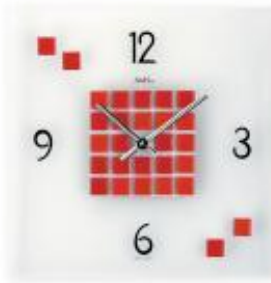

AMS W9257

Description:
AMS W9257
Selected natural stones
on satined mineral glass

Categories: Wall Clock

Dimensions: 26 x 26 x 5
cm

Batteries:

Packing:

Price: 54.00€