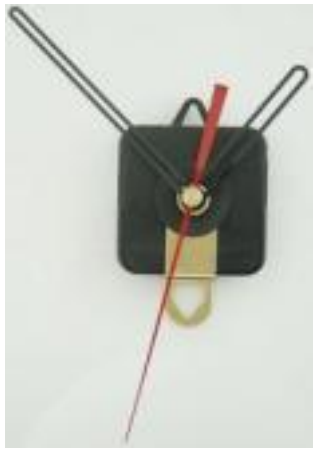

HQ3268SHD

Description:
HQ3268SHD CLOCK
MOUVEMENT
H 62mm
M 96mm
S 89MM

Categories: Wall Clock

Dimensions: 5,7 x 5,7 X
1,4 cm

Batteries: 1 x1.5v AA

Packing:

Price: 0.00€