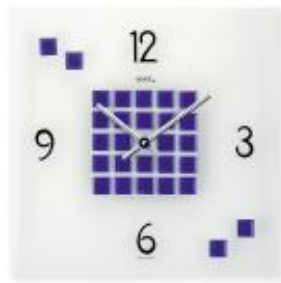

Price: 109.00€

AMS W9248

Description:
AMS W9248
ANALOG WALL CLOCK
MAPLE.SATIN FINISH
MINERAL ALU

Categories: Wall Clock

Dimensions: 22 X 36 X
5cm

Batteries:

Packing:

Price: 119.00€

AMS W9257

Description:
AMS W9257
Selected natural stones
on satined mineral glass

Categories: Wall Clock

Dimensions: 26 x 26 x 5
cm

Batteries:

Packing:

Price: 54.00€

AMS W9258