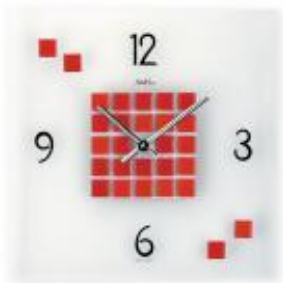

Price: 109.00€

AMS W9248

Description:
AMS W9248
ANALOG WALL CLOCK
MAPLE.SATIN FINISH
MINERAL ALU

Categories: Wall Clock

Dimensions: 22 X 36 X
5cm

Batteries:

Packing:

Price: 119.00€